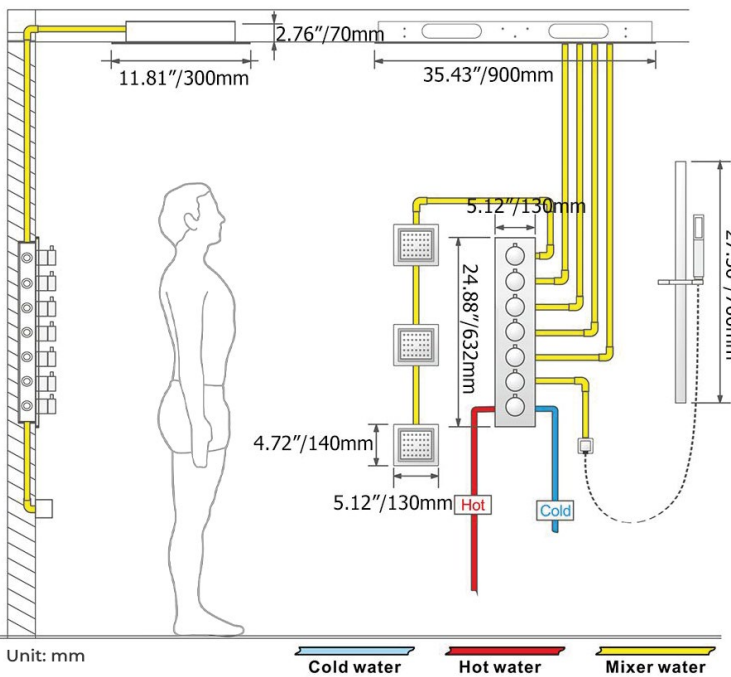

Shower Mixer Connections