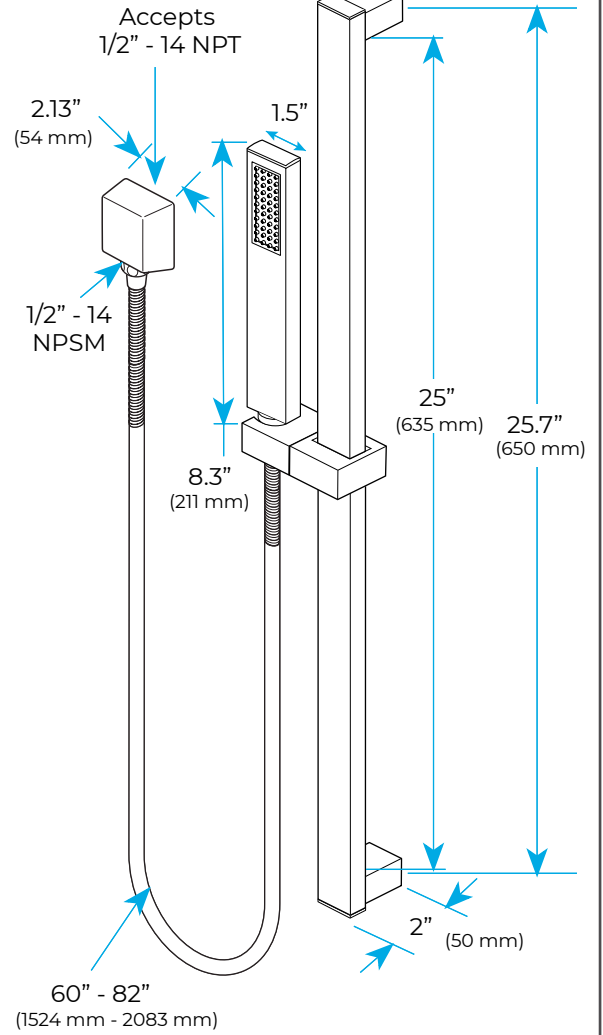

**CHROME THERMOSTATIC TOUCH PANEL CONTROLLED LED RECESSED CEILING MOUNT MUSICAL RAINFALL SHOWER SYSTEM WITH JETTED BODY SPRAYS AND HAND SHOWER SPECIFICATIONS**

Shower Panel /Hose Material: 304 Stainless Steel  
 Shower Head Size: 900\*300 mm  
 Showerheads Install: Embedded Ceiling Mounted  
 Concealed Mixer Install: Wall-Mounted  
 LED Shower Head Functions: Rainfall, Waterfall, Mist, Water Column  
 Water Pressure: 0.3 MPA  
 Water Flow: 16L/min~28L/min  
 Shower Accessories Material: Brass  
 LED Light: Need to Connect Power  
 LED Light Color: 64 Color  
 Shower Hose Length: 1.5M  
 AC: 100-265V 50/60Hz  
 Music: Need Bluetooth

**Touch Panel Control**

All dimensions and specifications are nominal and may vary. Use actual products for accuracy in critical situations.

## Hand Shower

Flow Rate: 2.0 GPM / 7.6 LPM

### FEATURES

- Material: Brass
- Base Plate Height: 5-1/8"
- Base Plate Width: 5-1/8"
- Jet Surface Area: 3-1/8"
- Surface Depth: 1/4"
- Adjustment Angle: 5°
- Male NPT Connection: 1/2"
- Maximum Flow Rate: 2.5 GPM (9.5L/min) max @ 80 psi