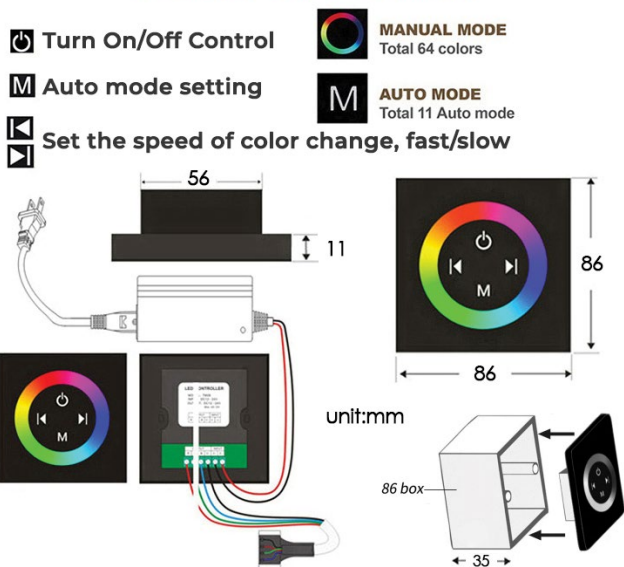

**CHROME THERMOSTATIC TOUCH PANEL CONTROLLED LED RECESSED CEILING MOUNT MUSICAL RAINFALL SHOWER SYSTEM WITH JETTED BODY SPRAYS AND HAND SHOWER SPECIFICATIONS**

Shower Panel /Hose Material: 304 Stainless Steel  
 Shower Head Size: 900\*300 mm  
 Showerheads Install: Embedded Ceiling Mounted  
 Concealed Mixer Install: Wall-Mounted  
 LED Shower Head Functions: Rainfall, Waterfall, Mist, Water Column  
 Water Pressure: 0.3 MPA  
 Water Flow: 16L/min~28L/min  
 Shower Accessories Material: Brass  
 LED Light: Need to Connect Power  
 LED Light Color: 64 Color  
 Shower Hose Length: 1.5M  
 AC: 100-265V 50/60Hz  
 Music: Need Bluetooth

**Touch Panel Control**

All dimensions and specifications are nominal and may vary. Use actual products for accuracy in critical situations.

## Hand Shower

Flow Rate: 2.0 GPM / 7.6 LPM

### FEATURES

- Material: Brass
- Base Plate Height: 5-1/8"
- Base Plate Width: 5-1/8"
- Jet Surface Area: 3-1/8"
- Surface Depth: 1/4"
- Adjustment Angle: 5°
- Male NPT Connection: 1/2"
- Maximum Flow Rate: 2.5 GPM (9.5L/min) max @ 80 psi