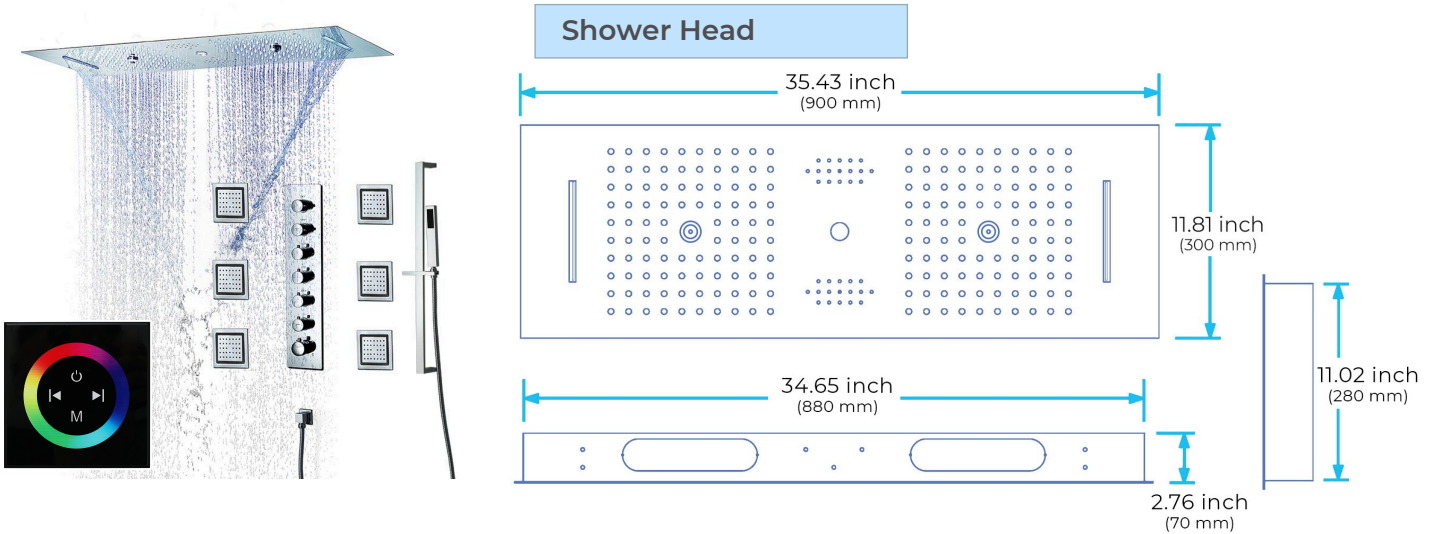

**CHROME THERMOSTATIC TOUCH PANEL CONTROLLED LED RECESSED CEILING MOUNT MUSICAL RAINFALL SHOWER SYSTEM WITH JETTED BODY SPRAYS AND HAND SHOWER SPECIFICATIONS**

Shower Panel /Hose Material: 304 Stainless Steel  
 Shower Head Size: 900\*300 mm  
 Showerheads Install: Embedded Ceiling Mounted  
 Concealed Mixer Install: Wall-Mounted  
 LED Shower Head Functions: Rainfall, Waterfall, Mist, Water Column  
 Water Pressure: 0.3 MPA  
 Water Flow: 16L/min~28L/min  
 Shower Accessories Material: Brass  
 LED Light: Need to Connect Power  
 LED Light Color: 64 Color  
 Shower Hose Length: 1.5M  
 AC: 100-265V 50/60Hz  
 Music: Need Bluetooth

**Touch Panel Control**

All dimensions and specifications are nominal and may vary. Use actual products for accuracy in critical situations.

## Hand Shower

Flow Rate: 2.0 GPM / 7.6 LPM

### FEATURES

- Material: Brass
- Base Plate Height: 5-1/8"
- Base Plate Width: 5-1/8"
- Jet Surface Area: 3-1/8"
- Surface Depth: 1/4"
- Adjustment Angle: 5°
- Male NPT Connection: 1/2"
- Maximum Flow Rate: 2.5 GPM (9.5L/min) max @ 80 psi