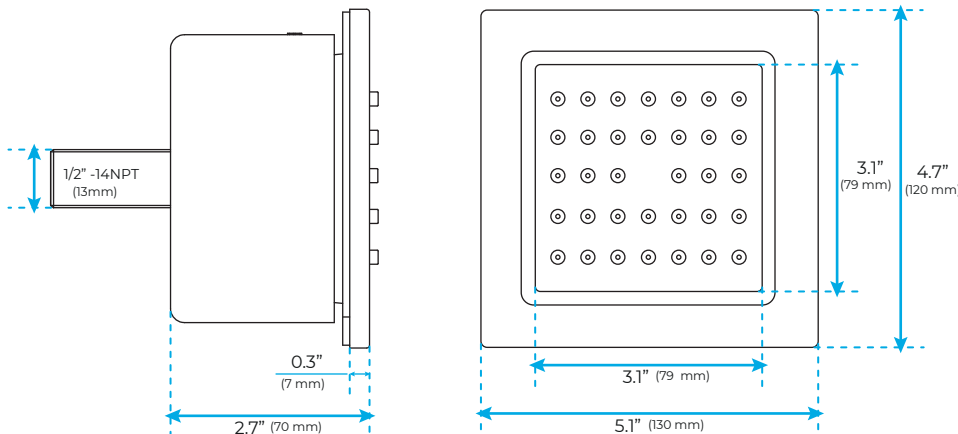

**CHROME THERMOSTATIC TOUCH PANEL CONTROLLED LED RECESSED CEILING MOUNT MUSICAL RAINFALL SHOWER SYSTEM WITH JETTED BODY SPRAYS AND HAND SHOWER SPECIFICATIONS**

Shower Panel /Hose Material: 304 Stainless Steel  
 Shower Head Size: 900\*300 mm  
 Showerheads Install: Embedded Ceiling Mounted  
 Concealed Mixer Install: Wall-Mounted  
 LED Shower Head Functions: Rainfall, Waterfall, Mist, Water Column  
 Water Pressure: 0.3 MPA  
 Water Flow: 16L/min~28L/min  
 Shower Accessories Material: Brass  
 LED Light: Need to Connect Power  
 LED Light Color: 64 Color  
 Shower Hose Length: 1.5M  
 AC: 100-265V 50/60Hz  
 Music: Need Bluetooth

## Hand Shower

Flow Rate: 2.0 GPM / 7.6 LPM

### FEATURES

- Material: Brass
- Base Plate Height: 5-1/8"
- Base Plate Width: 5-1/8"
- Jet Surface Area: 3-1/8"
- Surface Depth: 1/4"
- Adjustment Angle: 5°
- Male NPT Connection: 1/2"
- Maximum Flow Rate: 2.5 GPM (9.5L/min) max @ 80 psi