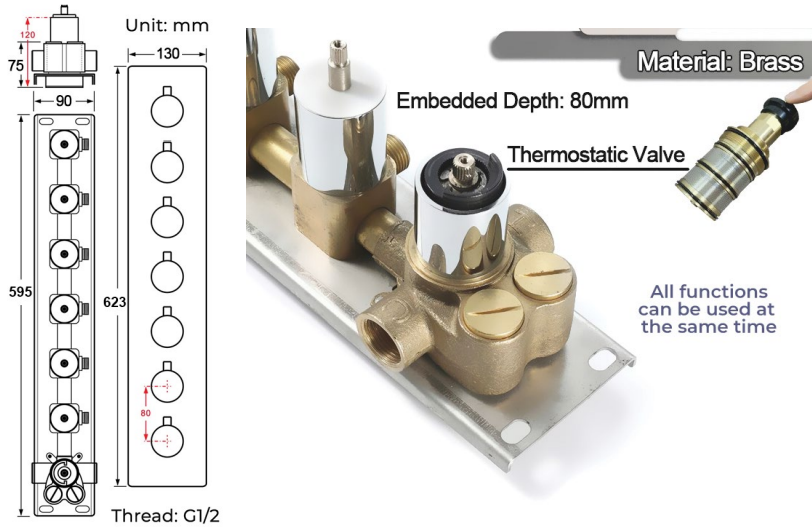

Shower Mixer

Product shown is only for installation display purpose